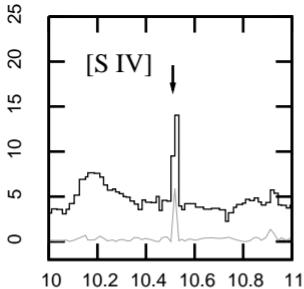

Flux (mJy)

Rest Wavelength (μm)