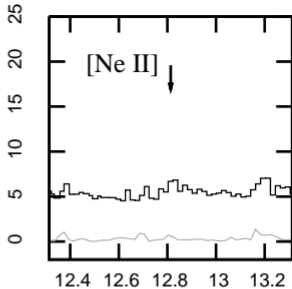

Flux (mJy)

Rest Wavelength (μm)