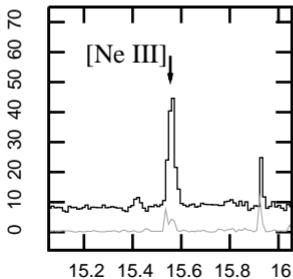

Flux (mJy)

Rest Wavelength (μm)