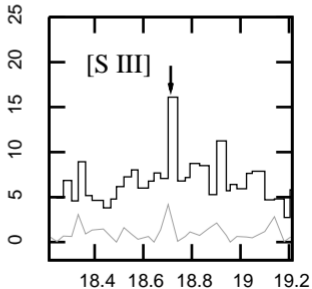

Flux (mJy)

Rest Wavelength (μm)